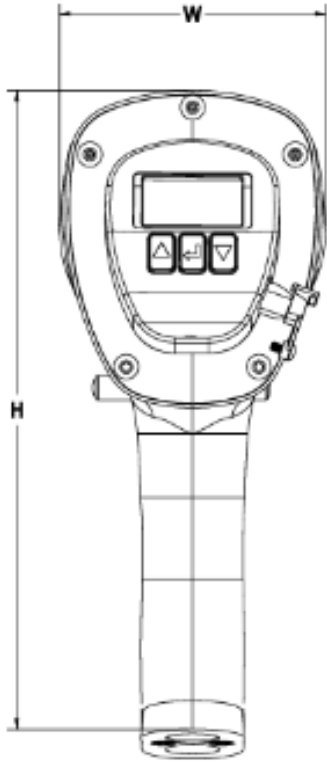

## jGUN Digital Dimensions

### Imperial Metric

MODEL	Height (H)	Width (W)	Length (L)	RPM	Drive	Weight	Torque Range
jGun Digital .25	7.87"	3.15"	7.92"	29.00	3/4	8.25 Lbs.	50-250 ft-lbs
jGun Digital .5	7.87"	3.15"	8.94"	24.00	3/4	8.85 Lbs.	185-500 ft-lbs
jGun Digital 1	7.87"	3.15"	9.74"	6.50	3/4	9.80 Lbs.	350-1175 ft-lbs
jGun Digital 2	8.41"	3.37"	11.90"	5.50	1	16.50 Lbs.	575-2090 ft-lbs
jGun Digital 3	8.41"	3.37"	12.57"	5.00	1	17.70 Lbs.	856-3180 ft-lbs
jGun Digital 5	8.72"	3.37"	14.04"	2.50	1 1/2	28.30 Lbs.	1395-5050 ft-lbs
jGun Digital 6.5	8.64"	3.37"	14.56"	2.40	1 1/2	21.95 Lbs.	2300-6500 ft-lbs
jGun Digital 8	8.93"	3.37"	15.10"	1.50	1 1/2	38.40 Lbs.	2300-7900 ft-lbs