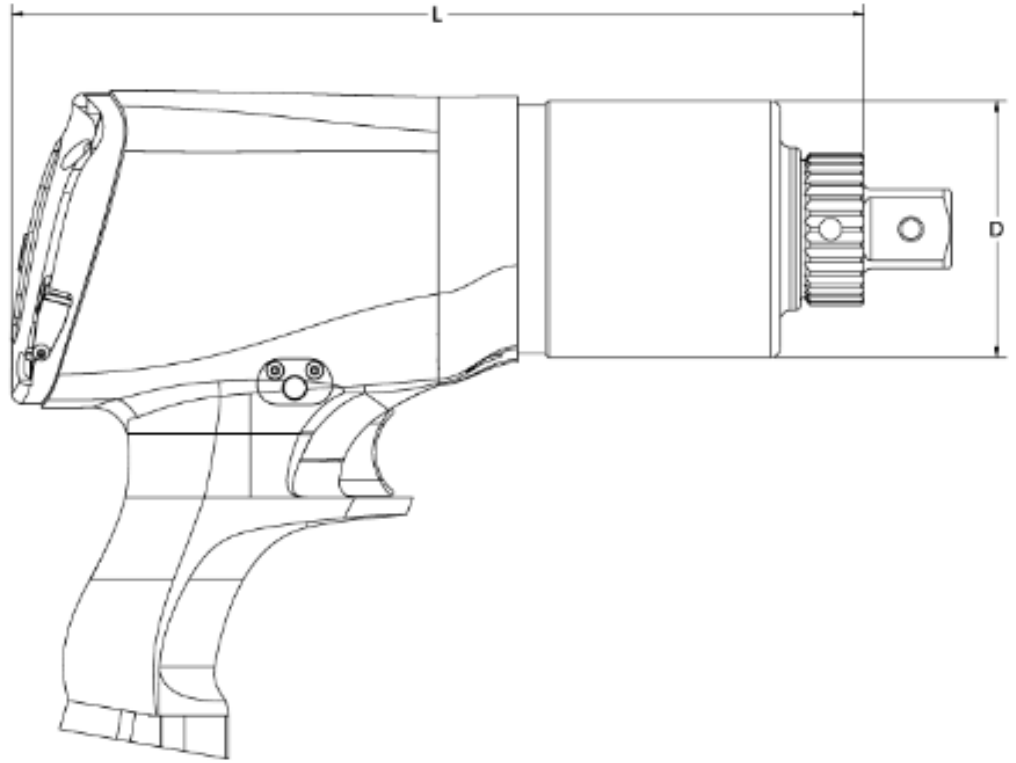

## jGUN Digital Dimensions

### Imperial Metric

MODEL	Height (H)	Width (W)	Length (L)	RPM	Drive	Weight	Torque Range
jGun Digital .25	7.87"	3.15"	7.92"	29.00	3/4	8.25 Lbs.	50-250 ft-lbs
jGun Digital .5	7.87"	3.15"	8.94"	24.00	3/4	8.85 Lbs.	185-500 ft-lbs
jGun Digital 1	7.87"	3.15"	9.74"	6.50	3/4	9.80 Lbs.	350-1175 ft-lbs
jGun Digital 2	8.41"	3.37"	11.90"	5.50	1	16.50 Lbs.	575-2090 ft-lbs
jGun Digital 3	8.41"	3.37"	12.57"	5.00	1	17.70 Lbs.	856-3180 ft-lbs
jGun Digital 5	8.72"	3.37"	14.04"	2.50	1 1/2	28.30 Lbs.	1395-5050 ft-lbs
jGun Digital 6.5	8.64"	3.37"	14.56"	2.40	1 1/2	21.95 Lbs.	2300-6500 ft-lbs
jGun Digital 8	8.93"	3.37"	15.10"	1.50	1 1/2	38.40 Lbs.	2300-7900 ft-lbs